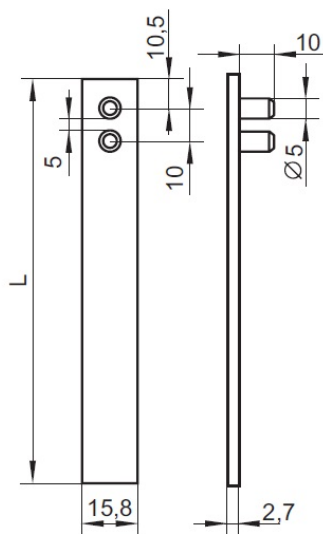

PRODUCT SHEET

Description:

Locking Bar F/Central Lock 4103, 1300mm, Aluminium

Item number:

14.04.172-0

Units	Box	Carton	HS Code	Barcode
Pcs.		100	8301600090	 5704866442435

L = 500 or 700 mm

SISO A/S